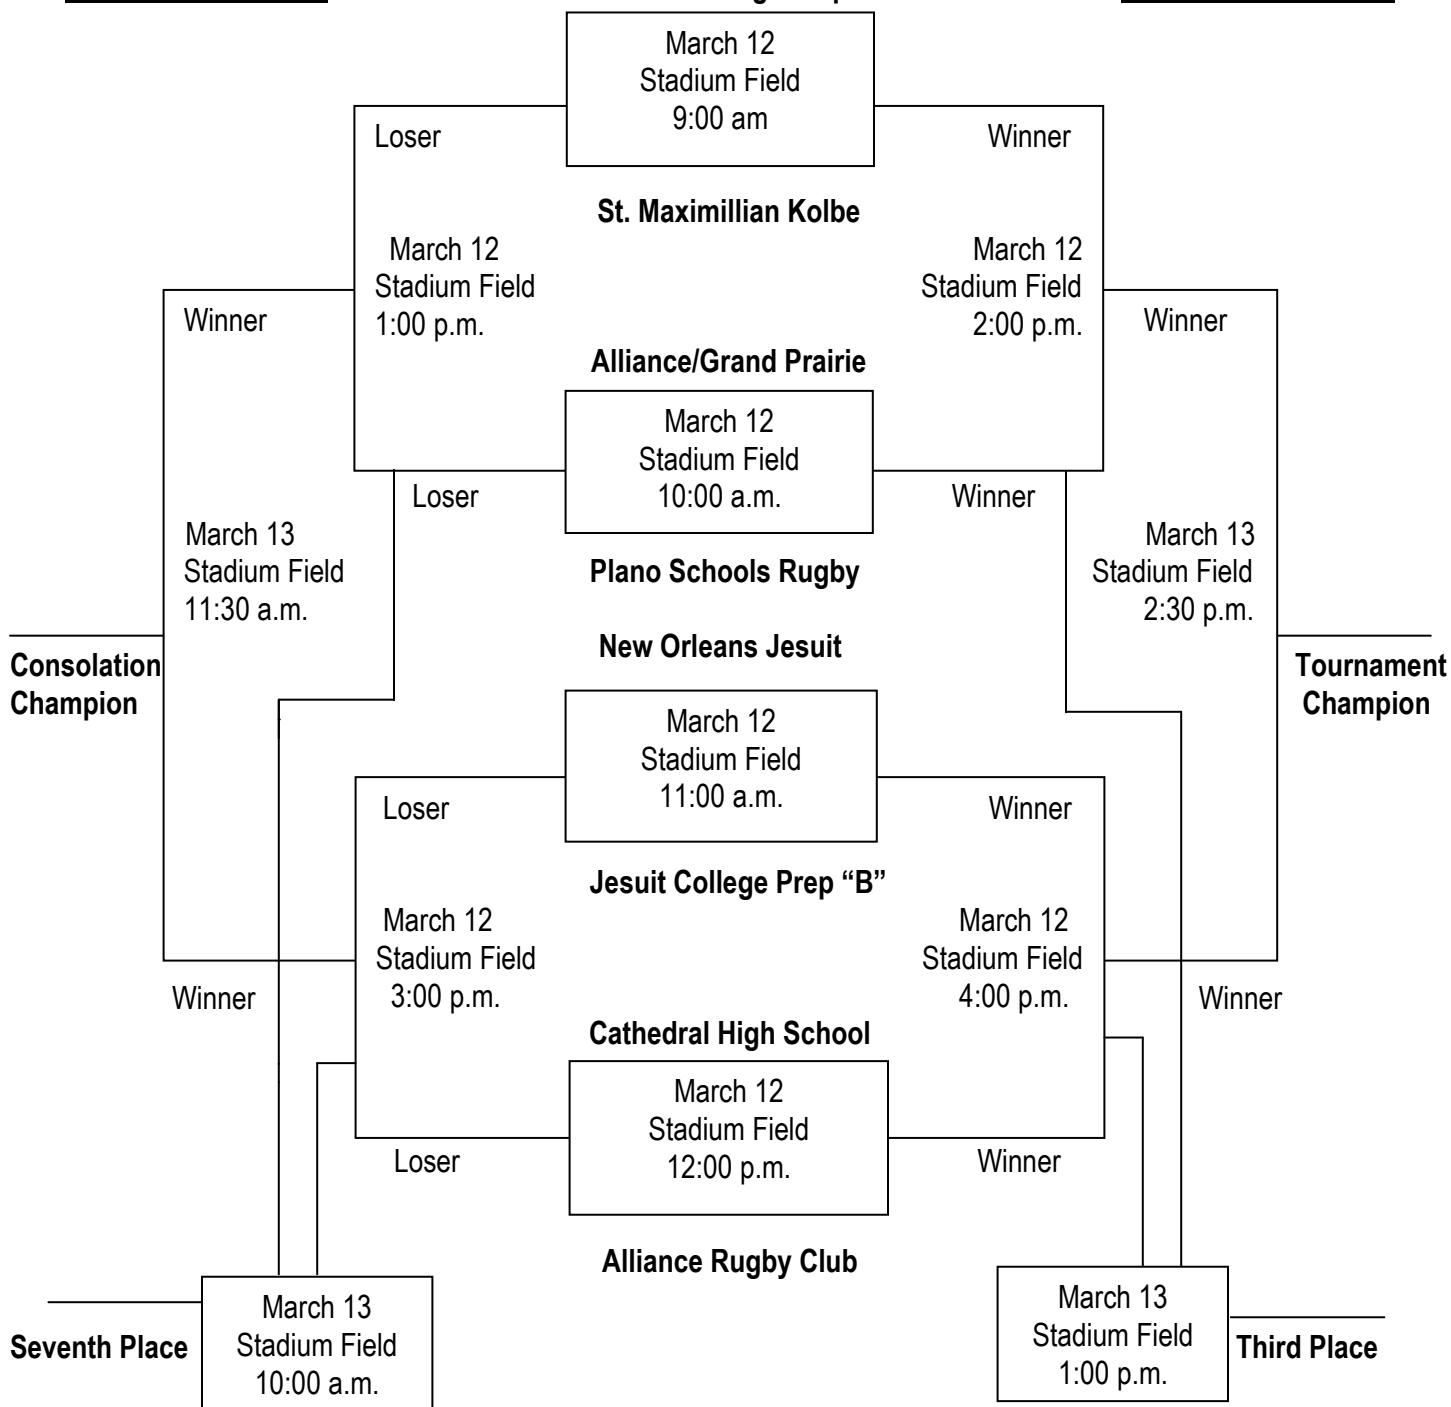

2011 Jesuit Dallas High School Rugby Showdown

CONSOLATION SIDE

Jesuit College Prep "A"

CHAMPIONSHIP SIDE

NOTES:

All games played on Saturday will be 2 - 22 minute halves

All games played on Sunday will be 2 - 30 minute halves

Saturday March 12th, 2011

All interested parties are invited to attend a evening Mass at the School @ 6:00 p.m.